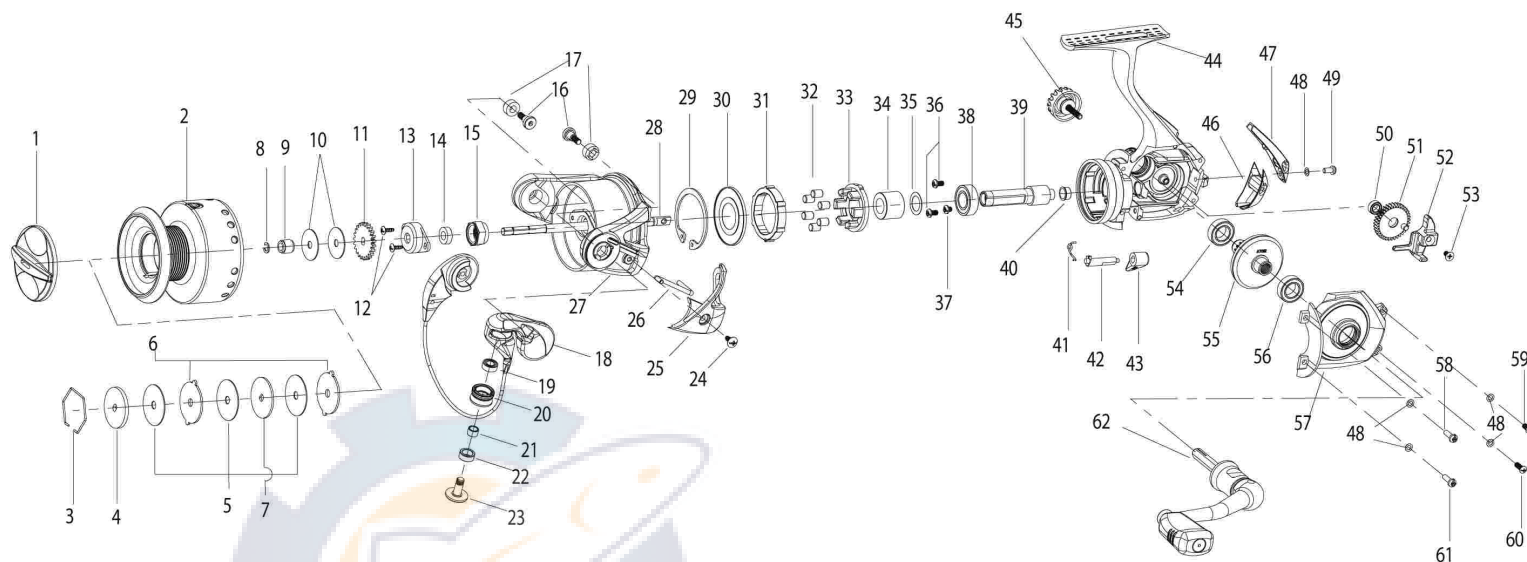

# Kinetic PTi-A Parts Diagram - KT30PTi-A / KT40PTi-A

KEY #	DESCRIPTION	Kinetic 30	Kinetic 40
1	Drag Knob Assembly	TK332-01	TK332-01
2	Spool	TK021-01	TK021-51
3	Drag Retainer	RQ038-01	RQ038-01
4	Drag Washer "D"	SQ080-01	SQ080-01
5	Drag Washer "B"	RQ033-01	RQ033-01
6	Drag Washer "A"	RQ081-01	RQ081-01
7	Drag Washer "C"	RQ080-01	RQ080-01
8	Retainer Clip	TK034-01	TK034-01
9	Spool Sleeve	TK121-01	TK121-01
10	Spool Adjust Washer	RK030-01	RK030-01
11	Click Gear	RQ037-01	RQ037-01
12	Rotor Nut Lock Screw	RQ094-01	RQ094-01
13	Rotor Nut Cover	TK214-01	TK214-01
14	Main Shaft Bushing	TK213-01	TK213-01
15	Rotor Nut	TK006-01	TK006-01
16	Bail Pivot Screw	TK111-01	TK111-01
17	Bail Pivot Bushing	TK109-01	TK109-01
17A	Bail Pivot Insert	N/A	N/A
18	Bail Assembly	RK347-01	RK347-01
19	Line Roller Bearing	GH202-01	GH202-01
20	Line Roller	TK004-01	TK004-01
22	Line Roller Bushing	TK104-01	TK104-01
23	Line Roller Screw	TK108-01	TK108-01
24	Arm Lever Cover Screw	GU077-01	GU077-01
25	Arm Lever Cover	TK108-01	TK108-01
26	Kick Lever	TK019-01	TK019-01
27	Rotor Sub-Assembly	TK209-02	TK209-02
28	Main Shaft	PQ015-01	PQ015-01
29	Clutch Retaining Ring	TK060-01	TK060-01
30	Clutch Seal Plate	TK166-01	TK166-01
31	Clutch Lock Ring	TK063-01	TK063-01